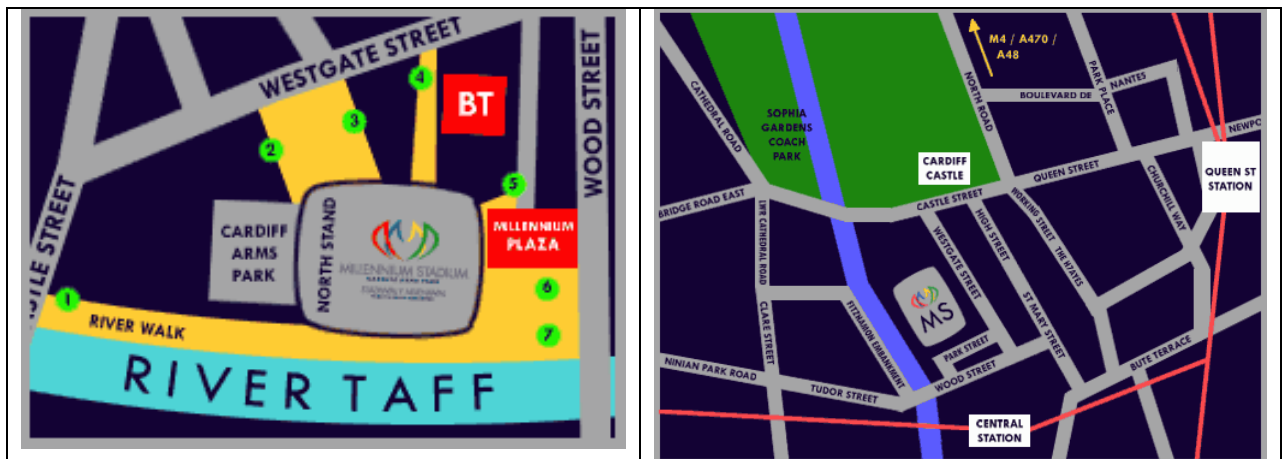

Location & accommodation

Conference venue:

Millennium Stadium, Westgate Street, Cardiff, CF10 1NS (+44) 29 2082 2080

Directions:

The Stadium should be entered through **Gate 7**. From Wood Street take the River Walk and the entrance is just a few metres walk on the right hand side. You will be directed to the registration area on arrival.

More directions available at

<http://www.millenniumstadium.com/3473_3564.php>

To travel by bus or train :

The venue is conveniently located in Cardiff City Centre just a short walk from the Central Train and Bus stations. Delegates are encouraged to use public transport to the City Centre.

To travel by car:

Parking is available in nearby NCP car parks at Westgate Street, Wood Street and Central Station.

Registration:

Registration and coffee is taking place the **Riverside Suite** on the ground floor and reception will be open from 8.00am. Exhibitor stands will be on view during registration, lunch and all breaks.

Programme:

The conference will run from 09.15 – 16.00.

Organised by:

In association with:

NATIONAL
CENTRE
FOR WALES